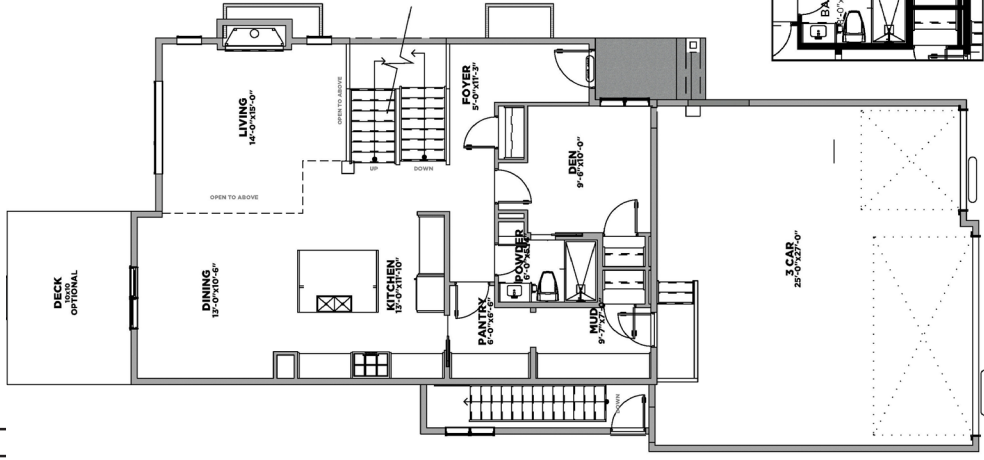

THE VELA

2296 SQ FT

SUITE-READY LIVING

newwestluxury.com

IT'S ALL IN THE DETAILS

 **newwest**
CUSTOM CONCEPTS

MAIN LEVEL
1137 SQ FT

LOWER LEVEL
603 SQ FT
SUITE READY 534 SQ FT