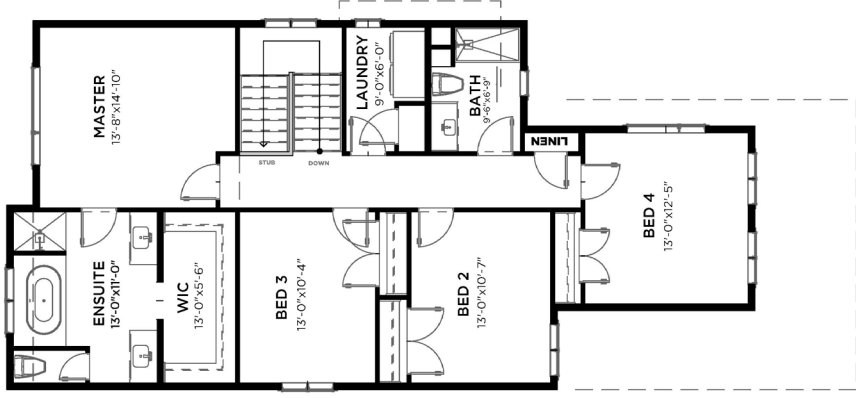

THE RIVÉE

2462 SQ FT

SUITE-READY LIVING

Artist rendering only

newwestluxury.com

IT'S ALL IN THE DETAILS

nw | **newwest**
CUSTOM CONCEPTS

MAIN LEVEL
1128 SQ FT

UPPER LEVEL
1334 SQ FT

OPT. BASEMENT DEV. 581 SQ FT
OPT. SEC. SUITE 547 SQ FT