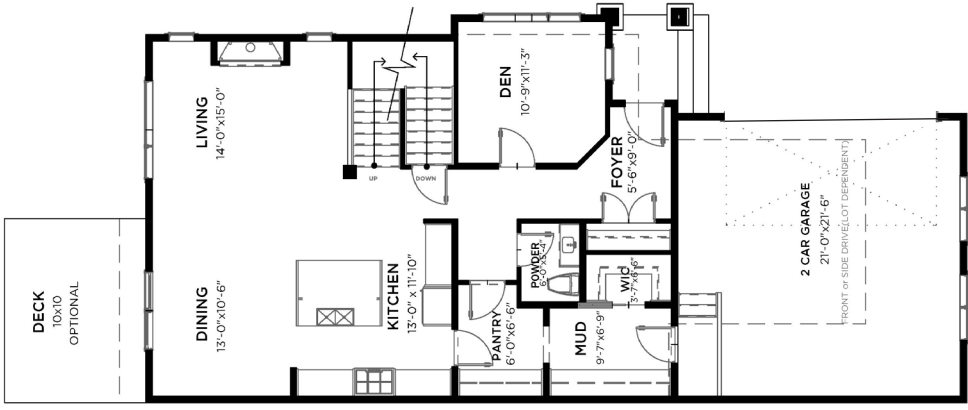

THE RIVÉE

2462 SQ FT

SUITE-READY LIVING

Artist rendering only

newwestluxury.com

IT'S ALL IN THE DETAILS

nw | **newwest**
CUSTOM CONCEPTS

MAIN LEVEL
1128 SQ FT

UPPER LEVEL
1334 SQ FT

OPT. BASEMENT DEV. 581 SQ FT
OPT. SEC. SUITE 547 SQ FT