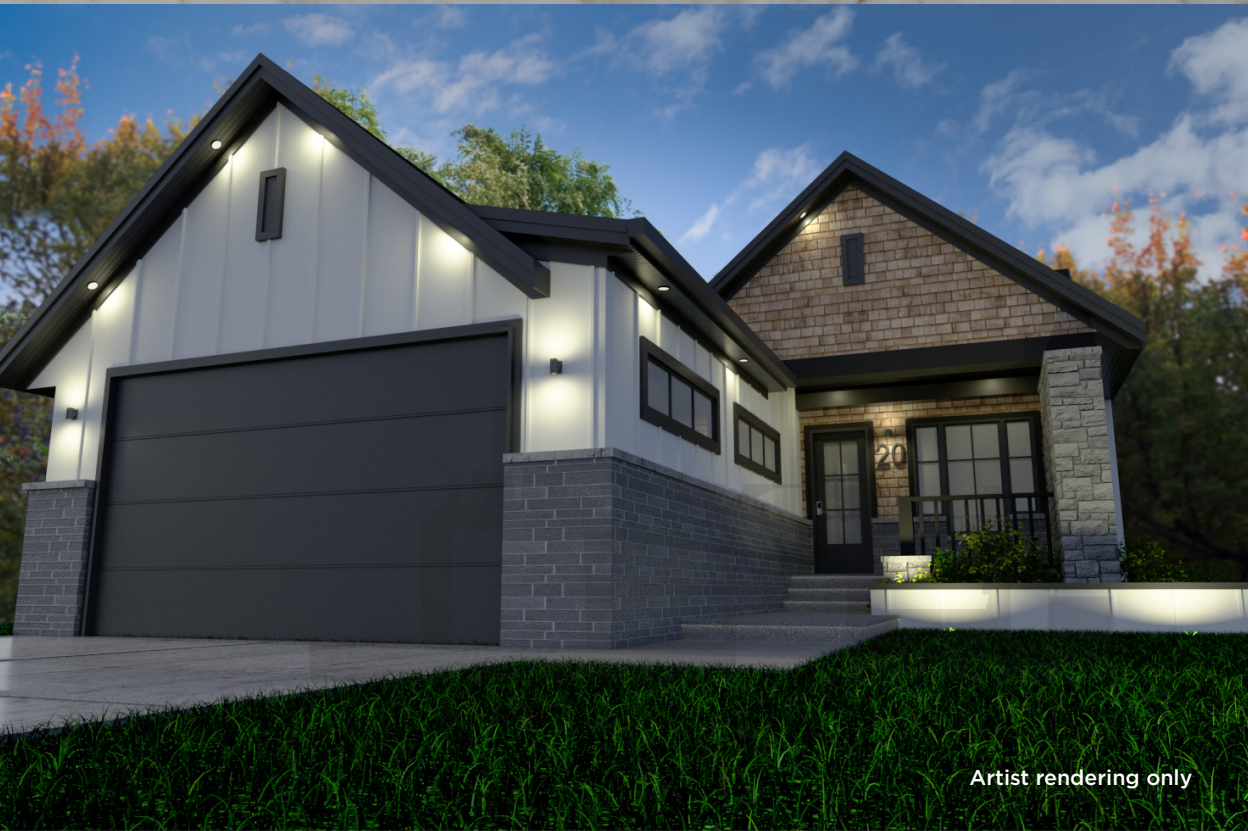

THE NOIRÉ

1536 SQ FT

Artist rendering only

newwestluxury.com

IT'S ALL IN THE DETAILS

nw | **newwest**
LUXURY HOMES

MAIN LEVEL
1536 SQ FT

LOWER LEVEL (OPTIONAL)
1027 SQ FT FINISHED
495 SQ FT UNFINISHED