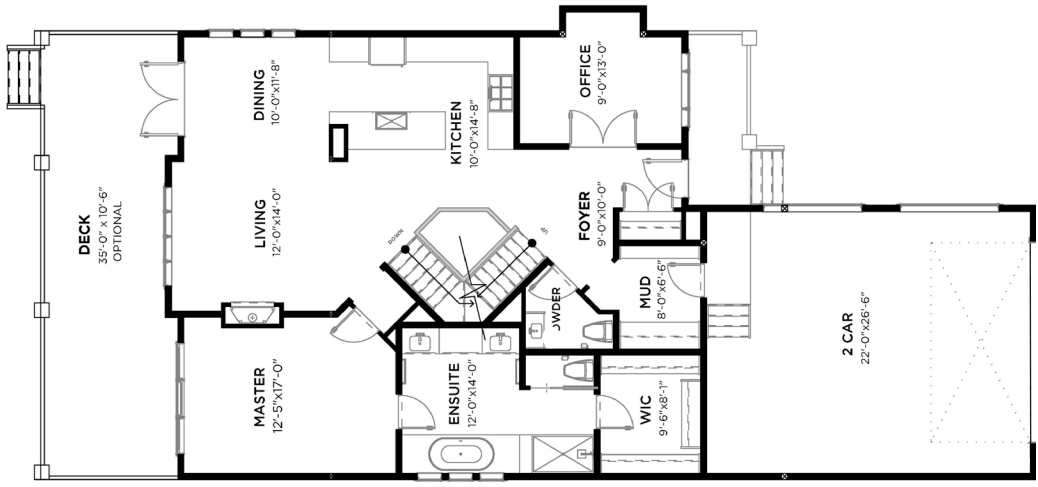

THE NOIRÉ

1536 SQ FT

Artist rendering only

newwestluxury.com

IT'S ALL IN THE DETAILS

nw | **newwest**
LUXURY HOMES

MAIN LEVEL
1536 SQ FT

LOWER LEVEL (OPTIONAL)
1027 SQ FT FINISHED
495 SQ FT UNFINISHED