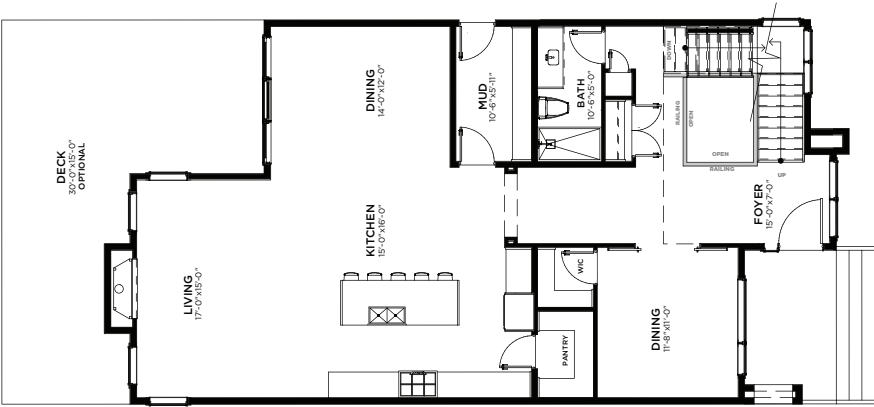

# THE LUMEN

2593 SQ FT

**SUITE-READY LIVING**

Artist rendering only

[newwestluxury.com](http://newwestluxury.com)

IT'S ALL IN THE DETAILS

---

**nw** | **newwest**  
CUSTOM CONCEPTS

**MAIN LEVEL**  
1437 SQ FT

**UPPER LEVEL**  
1156 SQ FT

**OPTIONAL  
BASEMENT DEVELOPMENT - 1311 SQ FT  
SUITE 682 SQ FT**