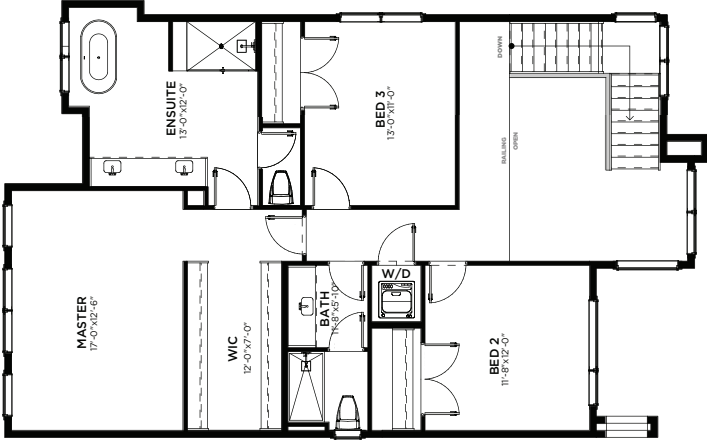

# THE LUMEN

2593 SQ FT

**SUITE-READY LIVING**

Artist rendering only

[newwestluxury.com](http://newwestluxury.com)

IT'S ALL IN THE DETAILS

---

**nw** | **newwest**  
CUSTOM CONCEPTS

**MAIN LEVEL**  
1437 SQ FT

**UPPER LEVEL**  
1156 SQ FT

**OPTIONAL  
BASEMENT DEVELOPMENT - 1311 SQ FT  
SUITE 682 SQ FT**