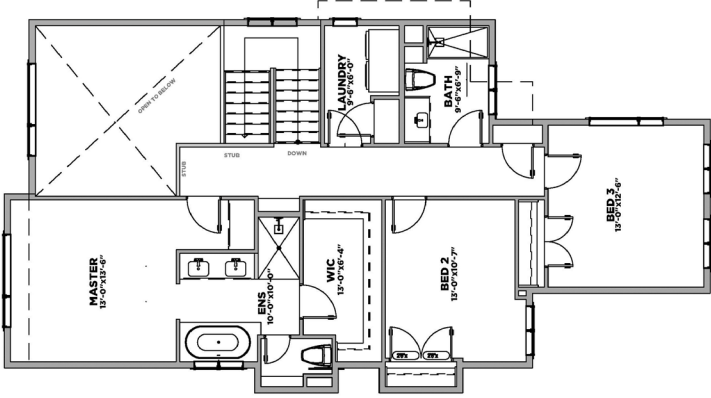

THE ATTIKA

2299 SQ FT

SUITE-READY LIVING

Artist rendering only

newwestluxury.com

IT'S ALL IN THE DETAILS

nw | **newwest**
CUSTOM CONCEPTS

MAIN LEVEL
1137 SQ FT

UPPER LEVEL
1162 SQ FT
203 SQ FT OTB

LOWER LEVEL
603 SQ FT
SUITE READY 534 SQ FT