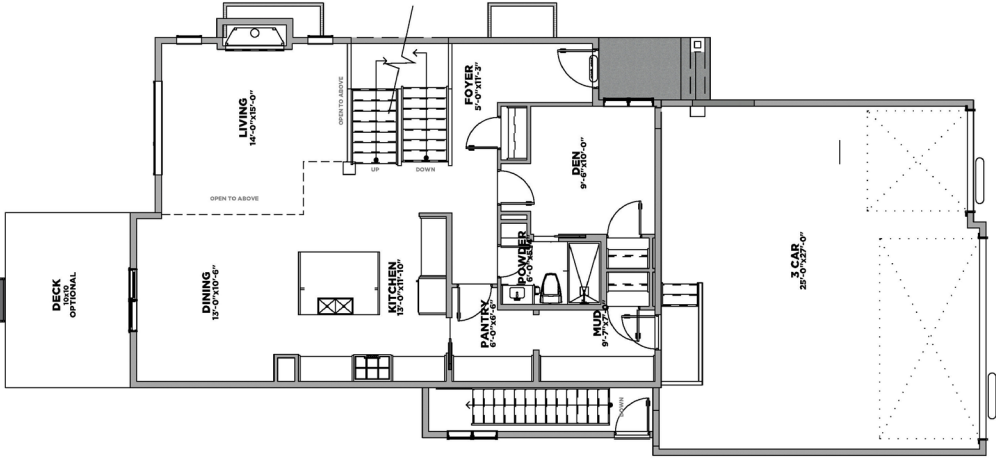

THE ATTIKA

2299 SQ FT

SUITE-READY LIVING

Artist rendering only

newwestluxury.com

IT'S ALL IN THE DETAILS

nw | **newwest**
CUSTOM CONCEPTS

MAIN LEVEL
1137 SQ FT

UPPER LEVEL
1162 SQ FT
203 SQ FT OTB

LOWER LEVEL
603 SQ FT
SUITE READY 534 SQ FT