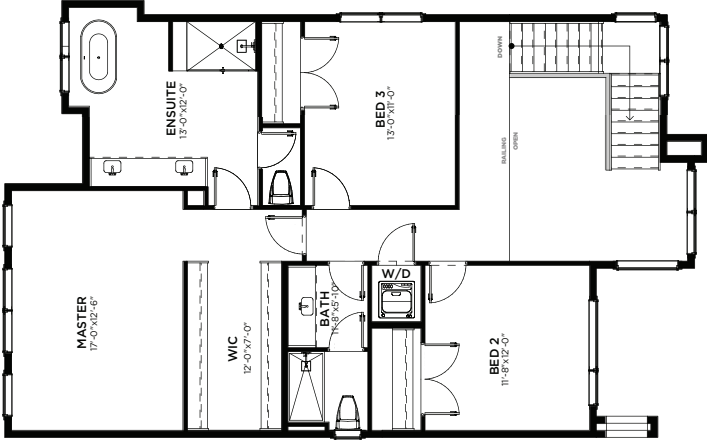

THE SOHO

2593 SQ FT

SUITE-READY LIVING

newwestluxury.com

IT'S ALL IN THE DETAILS

nw | **newwest**
CUSTOM CONCEPTS

MAIN LEVEL
1437 SQ FT

UPPER LEVEL
1156 SQ FT

**OPTIONAL
BASEMENT DEVELOPMENT - 1311 SQ FT
SUITE 682 SQ FT**