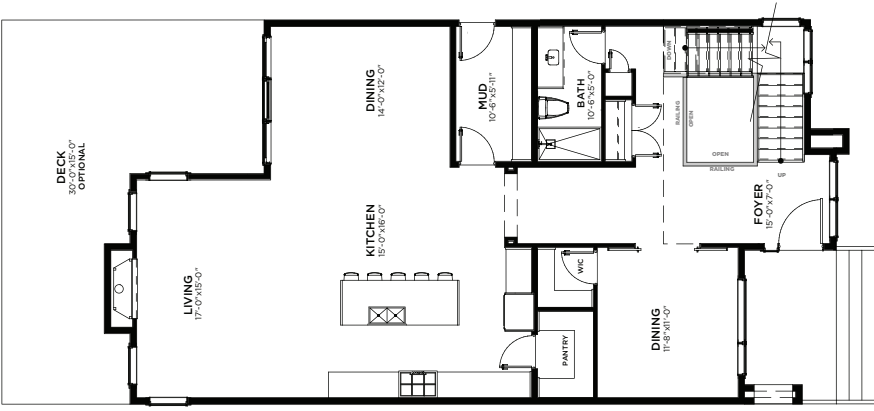

THE SOHO

2593 SQ FT

SUITE-READY LIVING

newwestluxury.com

IT'S ALL IN THE DETAILS

nw | **newwest**
CUSTOM CONCEPTS

MAIN LEVEL
1437 SQ FT

UPPER LEVEL
1156 SQ FT

**OPTIONAL
BASEMENT DEVELOPMENT - 1311 SQ FT
SUITE 682 SQ FT**