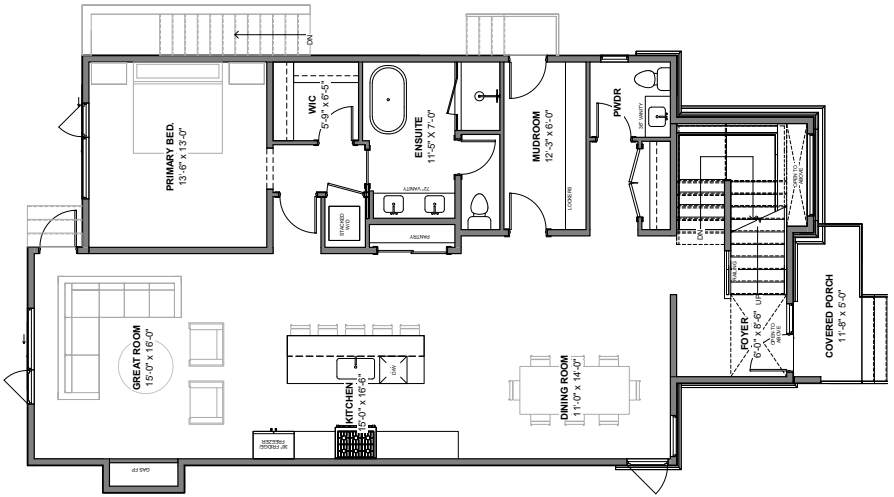

THE NOLITA II

2637 SQ FT

SUITE
READY
LIVING

Artist rendering only

newwestluxury.com

IT'S ALL IN THE DETAILS

nw | **newwest**
CUSTOM CONCEPTS

MAIN LEVEL
1559 SQ FT

UPPER LEVEL
1078 SQ FT

OPTIONAL
LOWER LEVEL MAIN HOUSE 692 SQ FT
LOWER LEVEL SUITE 851 SQ FT

Floor plan measurements and built-in options are approximate and subject to change.