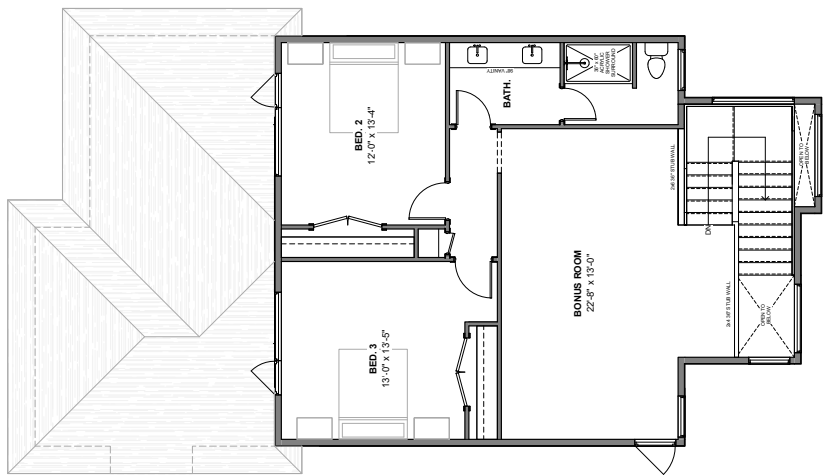

THE NOLITA II

2637 SQ FT

SUITE
READY
LIVING

Artist rendering only

newwestluxury.com

IT'S ALL IN THE DETAILS

nw | **newwest**
CUSTOM CONCEPTS

MAIN LEVEL
1559 SQ FT

UPPER LEVEL
1078 SQ FT

OPTIONAL
LOWER LEVEL MAIN HOUSE 692 SQ FT
LOWER LEVEL SUITE 851 SQ FT

Floor plan measurements and built-in options are approximate and subject to change.