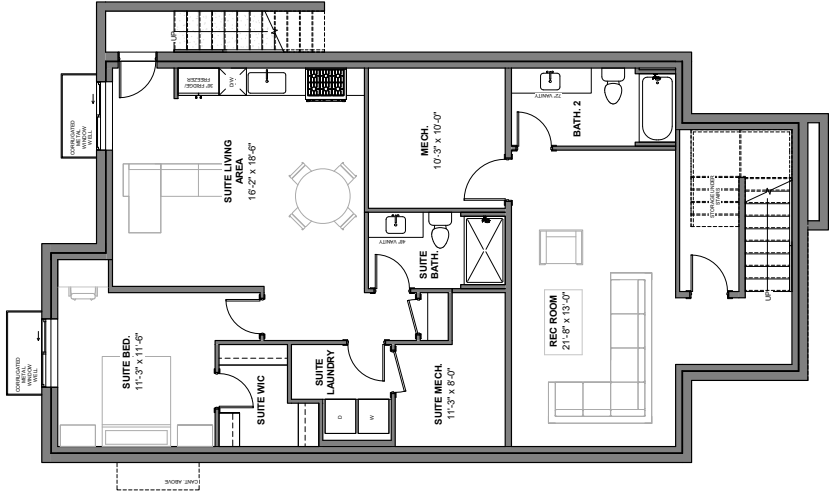

THE NOLITA II

2637 SQ FT

SUITE
READY
LIVING

Artist rendering only

newwestluxury.com

IT'S ALL IN THE DETAILS

nw | **newwest**
CUSTOM CONCEPTS

MAIN LEVEL
1559 SQ FT

UPPER LEVEL
1078 SQ FT

OPTIONAL
LOWER LEVEL MAIN HOUSE 692 SQ FT
LOWER LEVEL SUITE 851 SQ FT

Floor plan measurements and built-in options are approximate and subject to change.