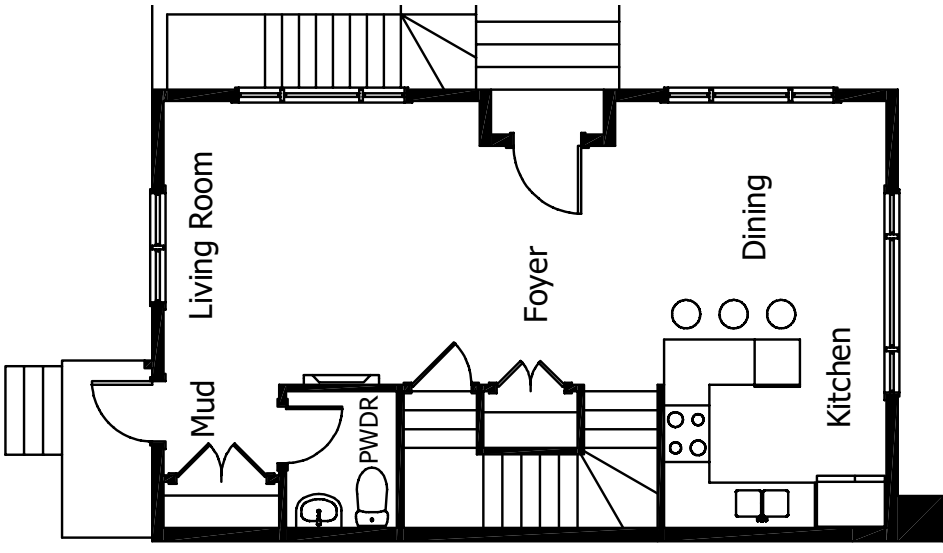

# THE WINSTON SUITE LIFE

1382 SQ FT

SUITE LIFE

Artist rendering only

[newwestluxury.com](http://newwestluxury.com)

IT'S ALL IN THE DETAILS

---

**nw** | **newwest**  
CUSTOM CONCEPTS

MAIN LEVEL  
650 SQ FT

UPPER LEVEL  
732 SQ FT

LOWER LEVEL  
448 SQ FT

Floor plan measurements and built-in options are approximate and subject to change.