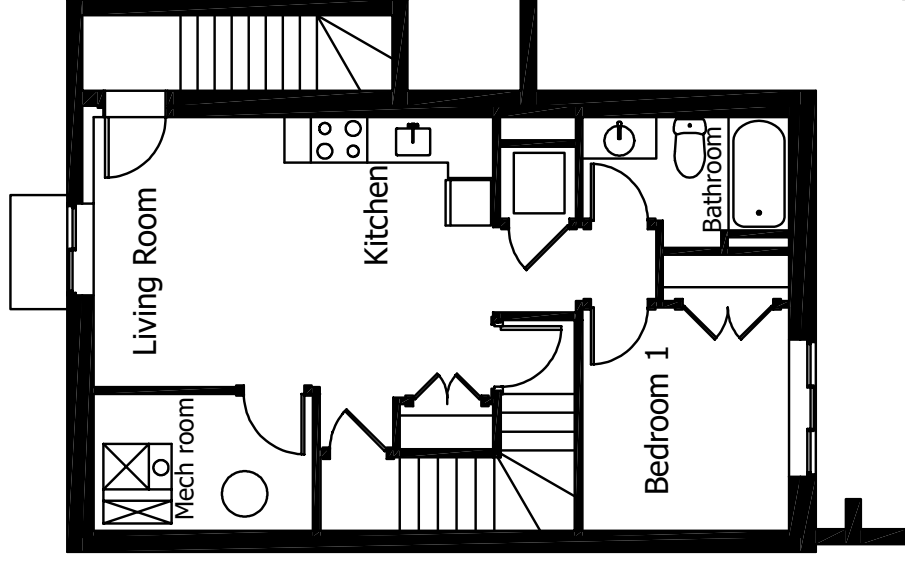

# THE WINSTON SUITE LIFE

1382 SQ FT

SUITE LIFE

Artist rendering only

[newwestluxury.com](http://newwestluxury.com)

IT'S ALL IN THE DETAILS

---

**nw** | **newwest**  
CUSTOM CONCEPTS

MAIN LEVEL  
650 SQ FT

UPPER LEVEL  
732 SQ FT

LOWER LEVEL  
448 SQ FT

Floor plan measurements and built-in options are approximate and subject to change.