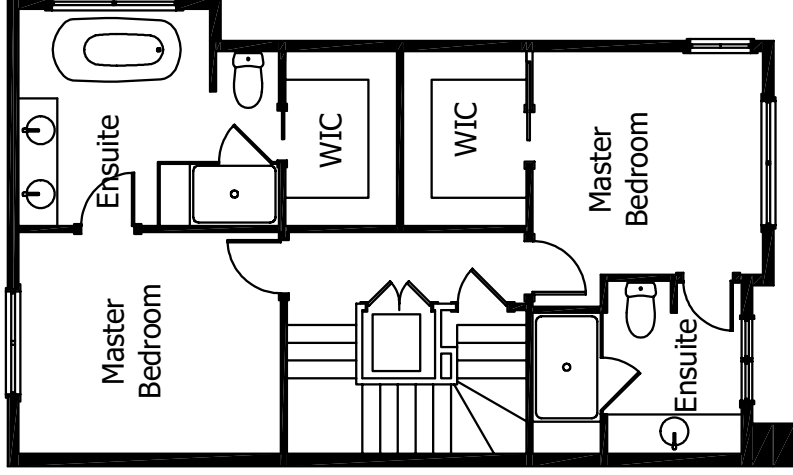

# THE WINSTON SUITE LIFE

1382 SQ FT

SUITE LIFE

Artist rendering only

[newwestluxury.com](http://newwestluxury.com)

IT'S ALL IN THE DETAILS

---

**nw** | **newwest**  
CUSTOM CONCEPTS

MAIN LEVEL  
650 SQ FT

UPPER LEVEL  
732 SQ FT

LOWER LEVEL  
448 SQ FT

Floor plan measurements and built-in options are approximate and subject to change.