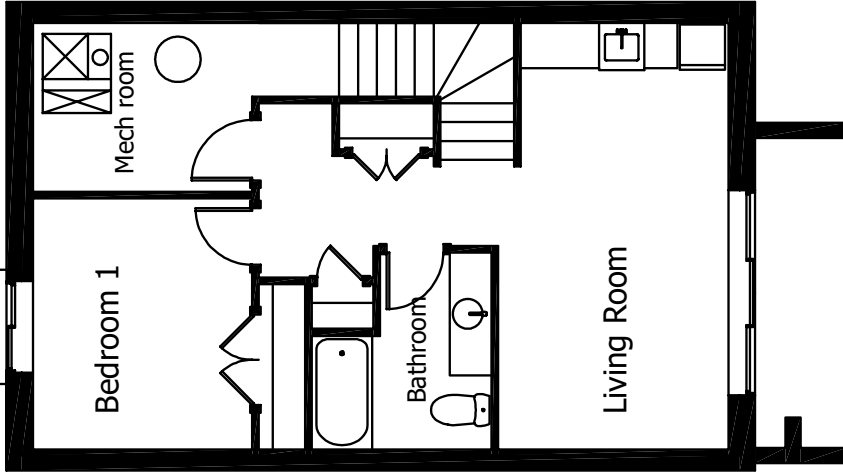

# THE WINSTON SUITE ESCAPE

1362 SQ FT

SUITE ESCAPE

Artist rendering only

[newwestluxury.com](http://newwestluxury.com)

IT'S ALL IN THE DETAILS

---

**nw** | **newwest**  
CUSTOM CONCEPTS

MAIN LEVEL  
650 SQ FT

UPPER LEVEL  
712 SQ FT

LOWER LEVEL  
449 SQ FT

Floor plan measurements and built-in options are approximate and subject to change.