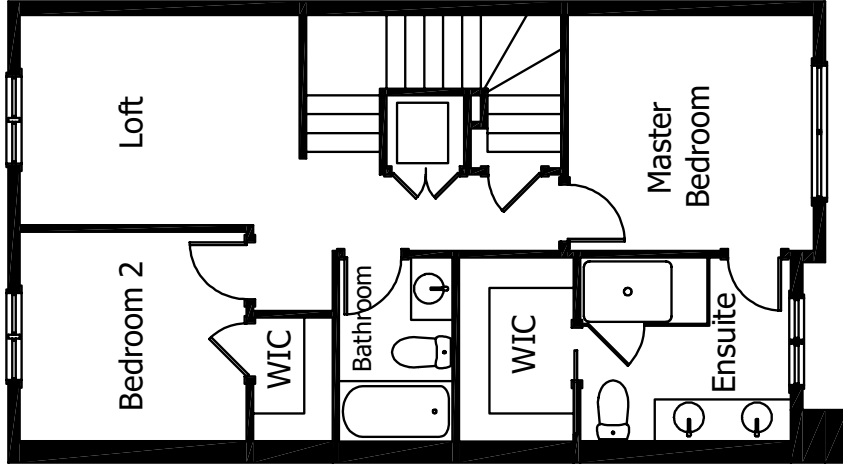

# THE WINSTON SUITE ESCAPE

1362 SQ FT

SUITE ESCAPE

Artist rendering only

[newwestluxury.com](http://newwestluxury.com)

IT'S ALL IN THE DETAILS

---

**nw** | **newwest**  
CUSTOM CONCEPTS

MAIN LEVEL  
650 SQ FT

UPPER LEVEL  
712 SQ FT

LOWER LEVEL  
449 SQ FT

Floor plan measurements and built-in options are approximate and subject to change.