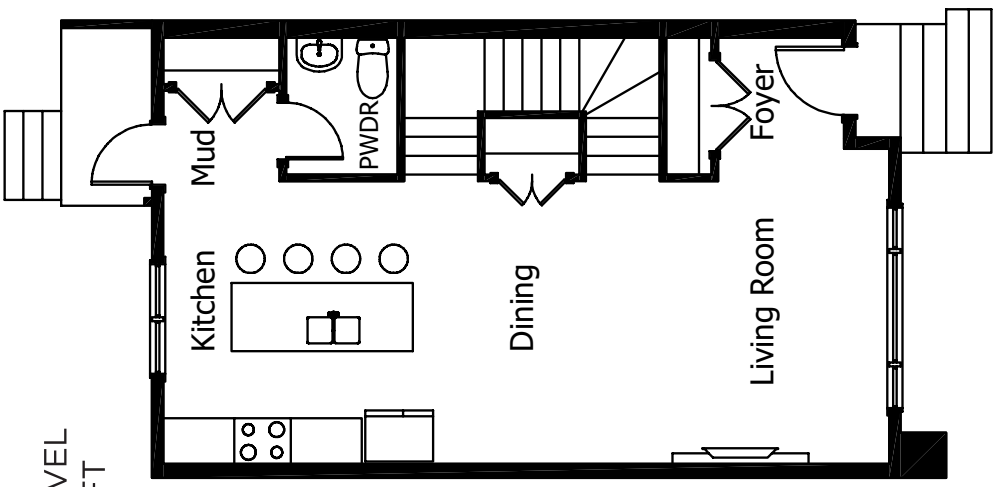

# THE WINSTON SUITE ESCAPE

1362 SQ FT

SUITE ESCAPE

Artist rendering only

[newwestluxury.com](http://newwestluxury.com)

IT'S ALL IN THE DETAILS

---

**nw** | **newwest**  
CUSTOM CONCEPTS

MAIN LEVEL  
650 SQ FT

UPPER LEVEL  
712 SQ FT

LOWER LEVEL  
449 SQ FT

Floor plan measurements and built-in options are approximate and subject to change.