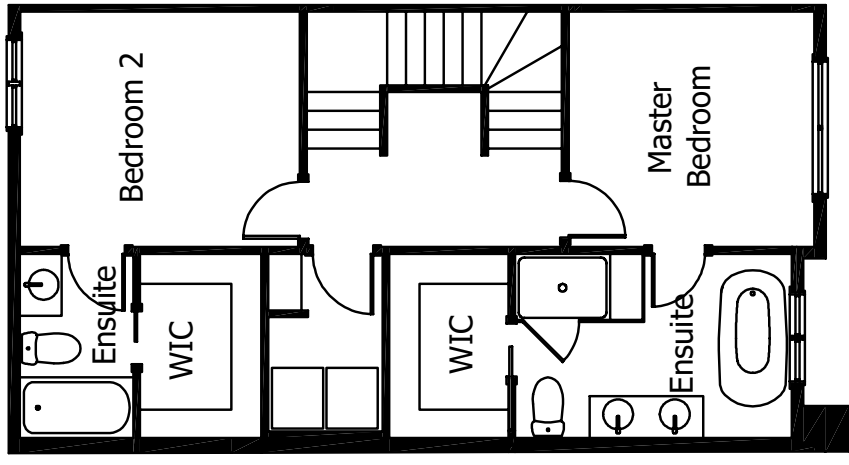

THE WINSTON SUITE SERENITY

1362 SQ FT

SUITE SERENITY

Artist rendering only

newwestluxury.com

IT'S ALL IN THE DETAILS

nw | **newwest**
CUSTOM CONCEPTS

MAIN LEVEL
650 SQ FT

UPPER LEVEL
712 SQ FT

LOWER LEVEL
449 SQ FT

Floor plan measurements and built-in options are approximate and subject to change.