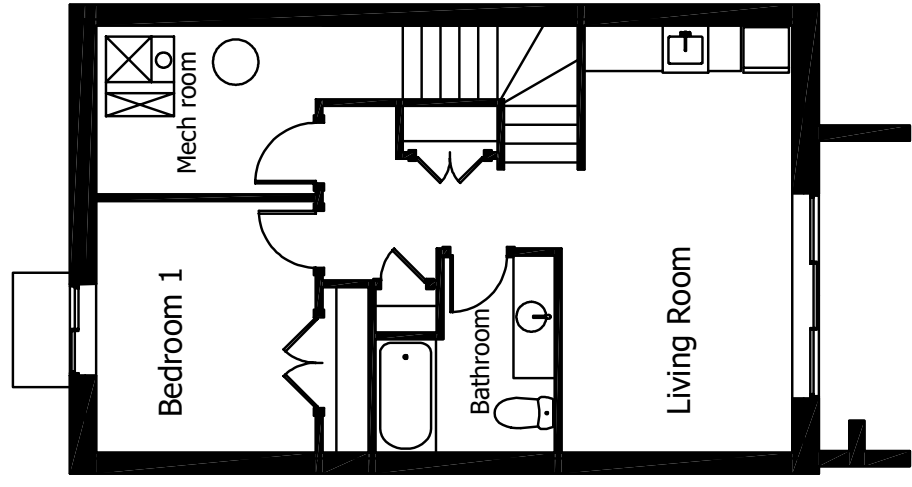

THE WINSTON SUITE SERENITY

1362 SQ FT

SUITE SERENITY

Artist rendering only

newwestluxury.com

IT'S ALL IN THE DETAILS

nw | **newwest**
CUSTOM CONCEPTS

MAIN LEVEL
650 SQ FT

UPPER LEVEL
712 SQ FT

LOWER LEVEL
449 SQ FT

Floor plan measurements and built-in options are approximate and subject to change.