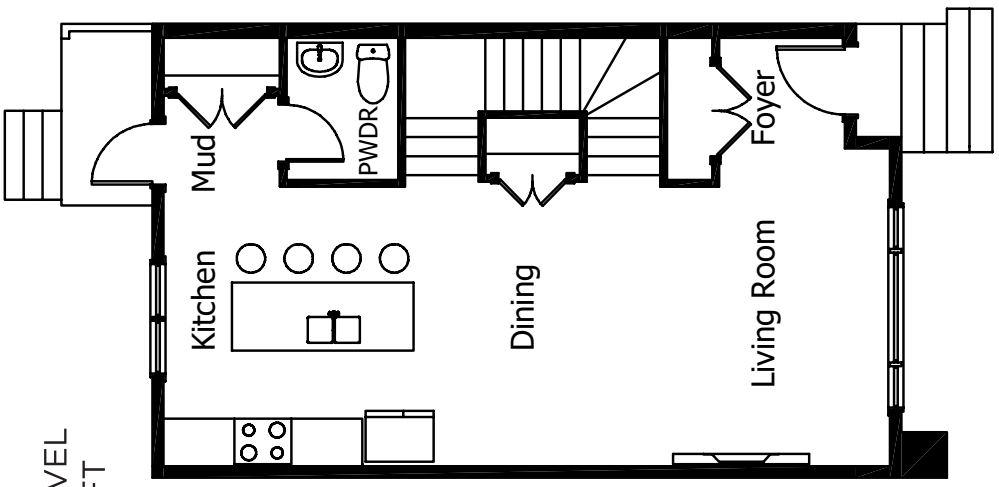

THE WINSTON SUITE SERENITY

1362 SQ FT

SUITE SERENITY

Artist rendering only

newwestluxury.com

IT'S ALL IN THE DETAILS

nw | **newwest**
CUSTOM CONCEPTS

MAIN LEVEL
650 SQ FT

UPPER LEVEL
712 SQ FT

LOWER LEVEL
449 SQ FT

Floor plan measurements and built-in options are approximate and subject to change.