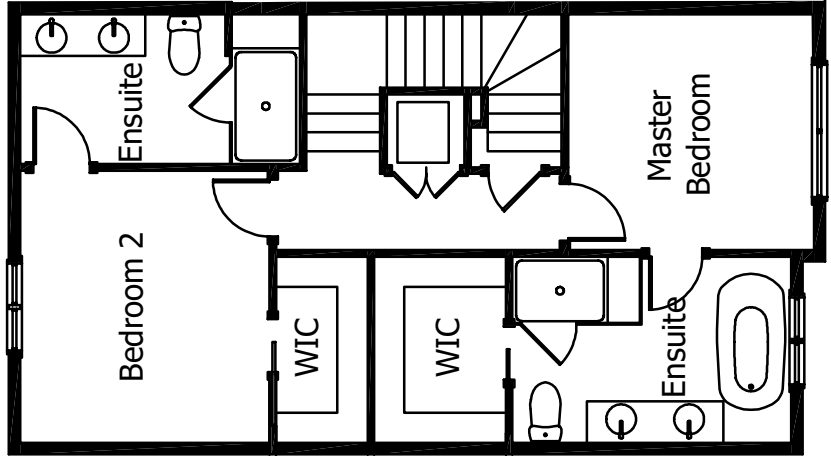

THE WINSTON SUITE SENSATION

1362 SQ FT

SUITE SENSATION

Artist rendering only

newwestluxury.com

IT'S ALL IN THE DETAILS

nw | **newwest**
CUSTOM CONCEPTS

MAIN LEVEL
650 SQ FT

UPPER LEVEL
712 SQ FT

LOWER LEVEL
454 SQ FT