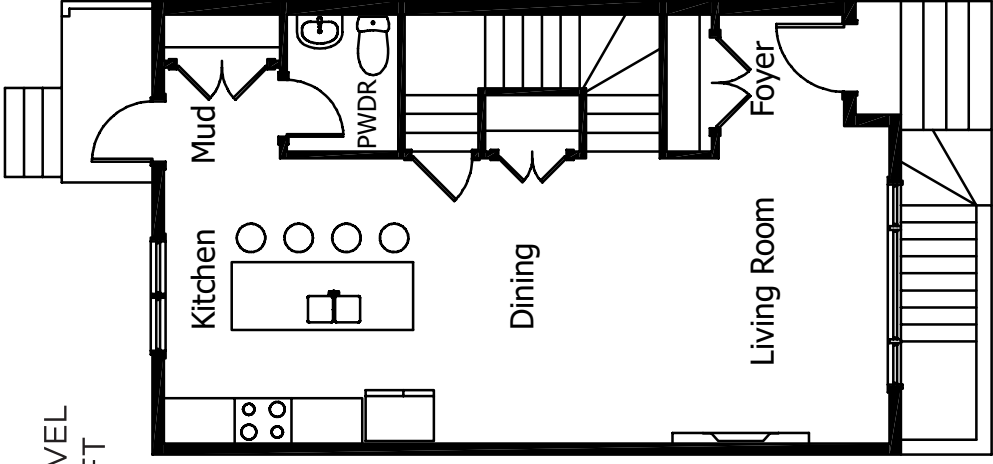

THE WINSTON SUITE SENSATION

1362 SQ FT

SUITE SENSATION

Artist rendering only

newwestluxury.com

IT'S ALL IN THE DETAILS

nw | **newwest**
CUSTOM CONCEPTS

MAIN LEVEL
650 SQ FT

UPPER LEVEL
712 SQ FT

LOWER LEVEL
454 SQ FT