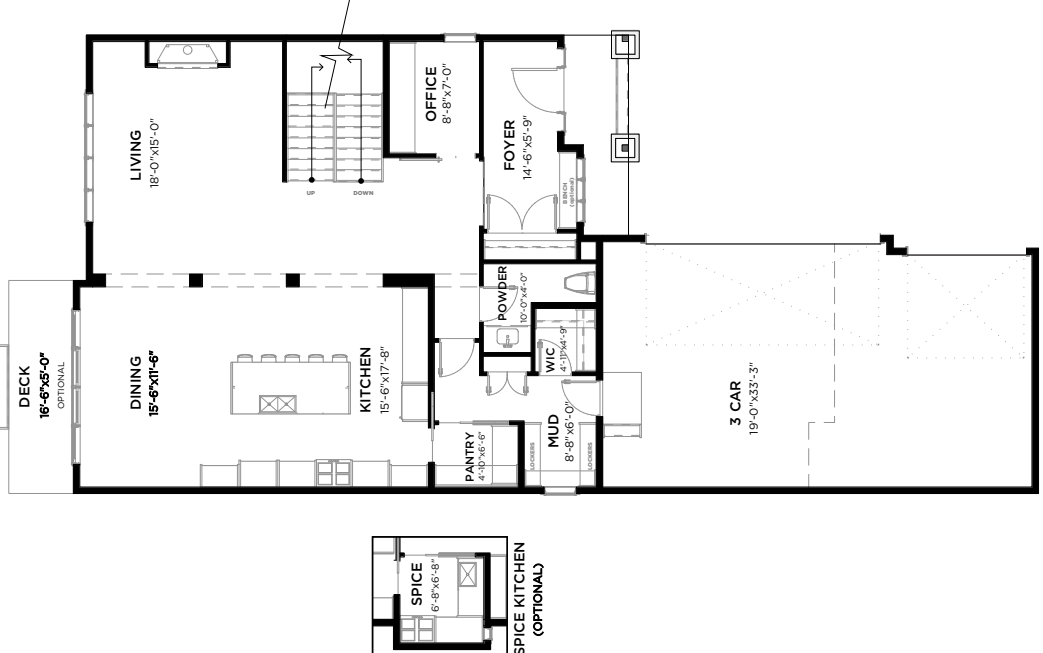

THE ALBANY

3068 SQ FT

Artist rendering only.

newwestluxury.com

IT'S ALL IN THE DETAILS

nw | **newwest**
CUSTOM CONCEPTS

MAIN LEVEL
1414 SQ FT

UPPER LEVEL
1654 SQ FT

LOWER LEVEL
1000 SQ FT