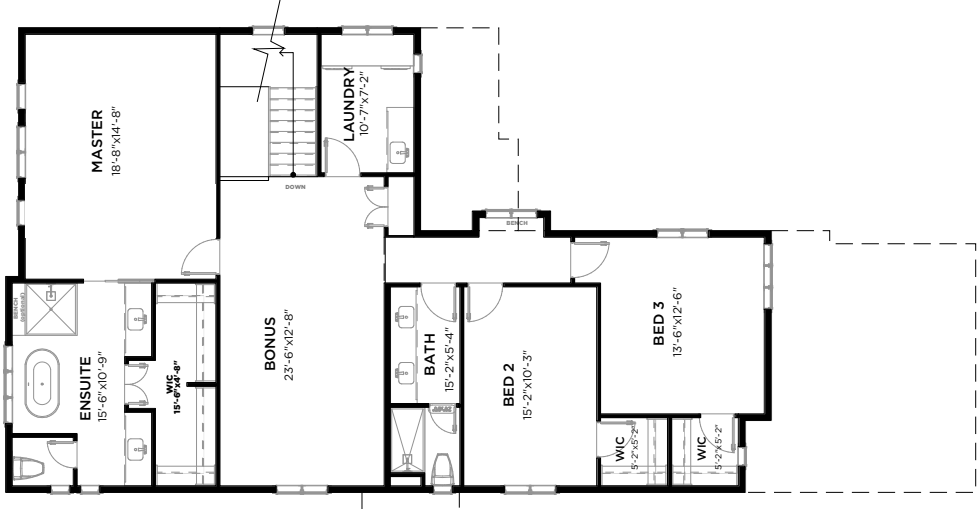

THE ALBANY

3068 SQ FT

Artist rendering only.

newwestluxury.com

IT'S ALL IN THE DETAILS

nw | **newwest**
CUSTOM CONCEPTS

MAIN LEVEL
1414 SQ FT

UPPER LEVEL
1654 SQ FT

LOWER LEVEL
1000 SQ FT