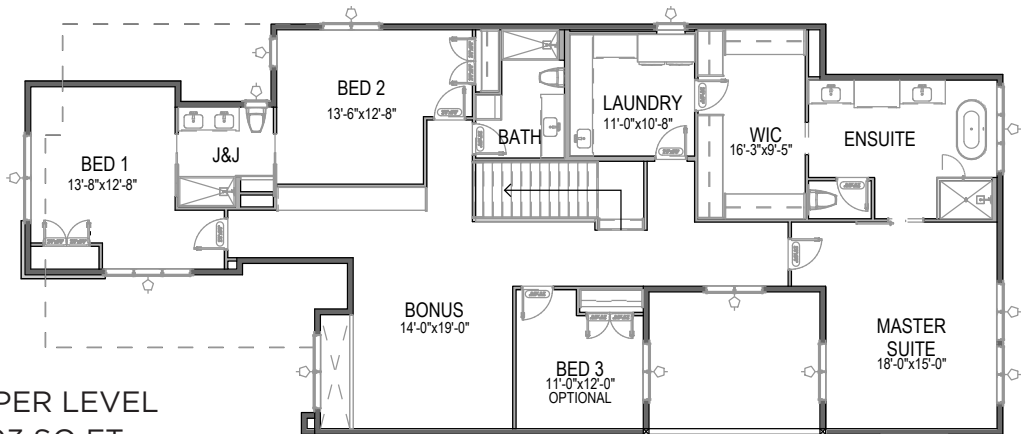

THE ONYX

4250 SQ FT

Artist rendering only

newwestluxury.com

IT'S ALL IN THE DETAILS

nw | **newwest**
CUSTOM CONCEPTS

MAIN LEVEL
1947 SQ FT

UPPER LEVEL
2303 SQ FT

OPT LOWER LEVEL
1945 SQ FT

OPT LOWER LEVEL
1016 SQ FT BASEMENT
929 SQ FT SECONDARY SUITE