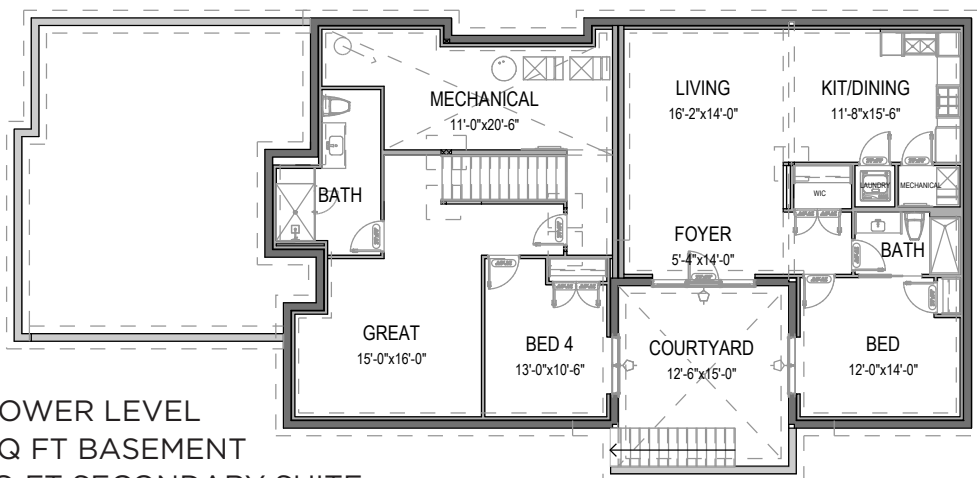

THE ONYX

4250 SQ FT

Artist rendering only

newwestluxury.com

IT'S ALL IN THE DETAILS

nw | **newwest**
CUSTOM CONCEPTS

MAIN LEVEL
1947 SQ FT

UPPER LEVEL
2303 SQ FT

OPT LOWER LEVEL
1945 SQ FT

OPT LOWER LEVEL
1016 SQ FT BASEMENT
929 SQ FT SECONDARY SUITE