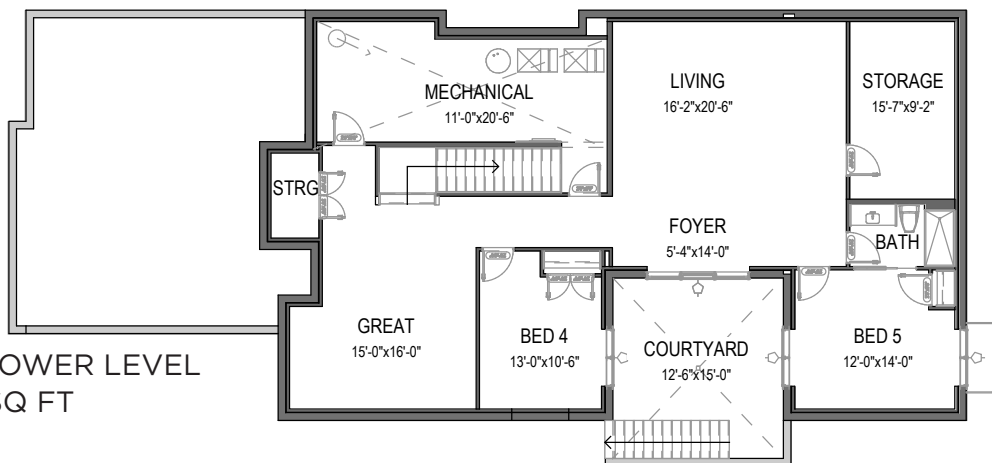

THE ONYX

4250 SQ FT

Artist rendering only

newwestluxury.com

IT'S ALL IN THE DETAILS

nw | **newwest**
CUSTOM CONCEPTS

MAIN LEVEL
1947 SQ FT

UPPER LEVEL
2303 SQ FT

OPT LOWER LEVEL
1945 SQ FT

OPT LOWER LEVEL
1016 SQ FT BASEMENT
929 SQ FT SECONDARY SUITE