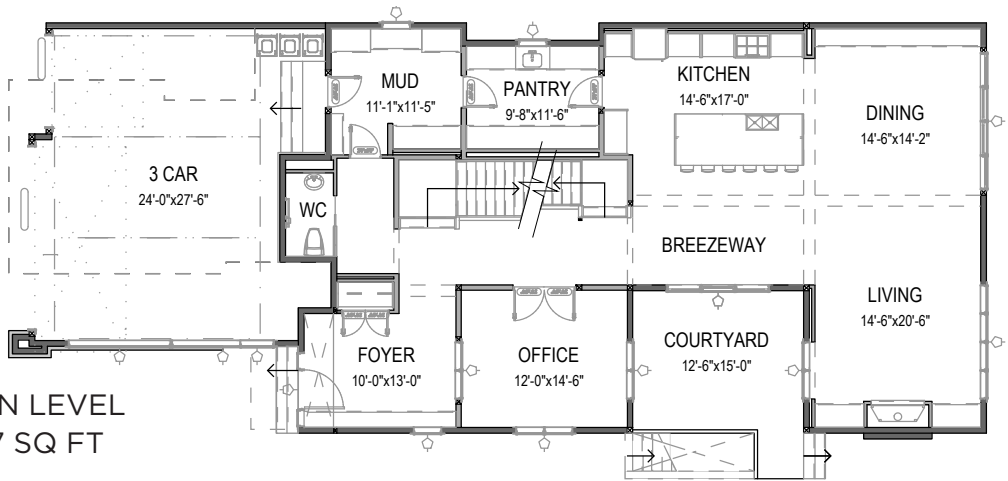

THE ONYX

4250 SQ FT

Artist rendering only

newwestluxury.com

IT'S ALL IN THE DETAILS

nw | **newwest**
CUSTOM CONCEPTS

MAIN LEVEL
1947 SQ FT

UPPER LEVEL
2303 SQ FT

OPT LOWER LEVEL
1945 SQ FT

OPT LOWER LEVEL
1016 SQ FT BASEMENT
929 SQ FT SECONDARY SUITE