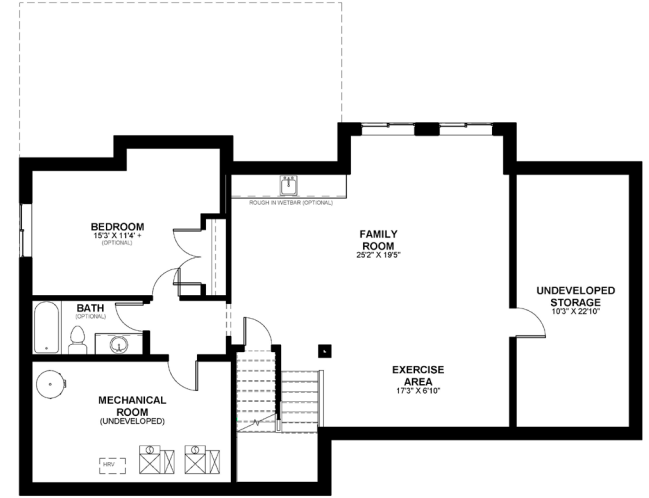

THE TRENTON

3238 SQ FT

Artist rendering only

newwestluxury.com

IT'S ALL IN THE DETAILS

nw | **newwest**
LUXURY HOMES

MAIN LEVEL
1624 SQ FT

UPPER LEVEL
1614 SQ FT

OPTIONAL LOWER LEVEL
1059 SQ FT