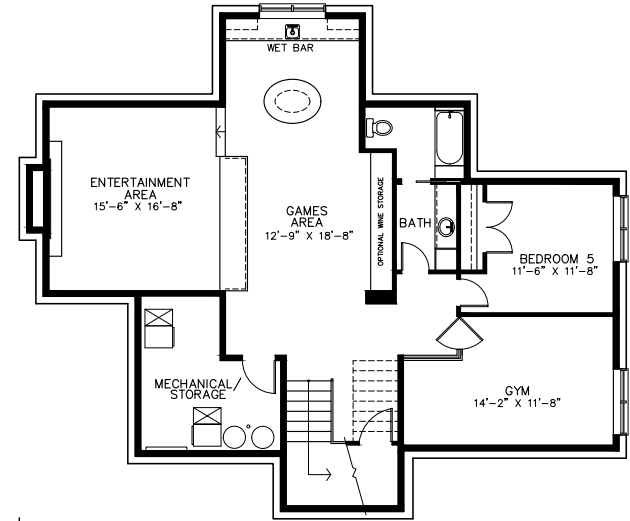

THE VDARA

3674 SQ FT

Artist rendering only

newwestluxury.com

IT'S ALL IN THE DETAILS

newwest
LUXURY HOMES

MAIN LEVEL
 1734 SQ. FT.

UPPER LEVEL
 1940 SQ. FT.

OPTIONAL LOWER LEVEL
 1464 SQ. FT.