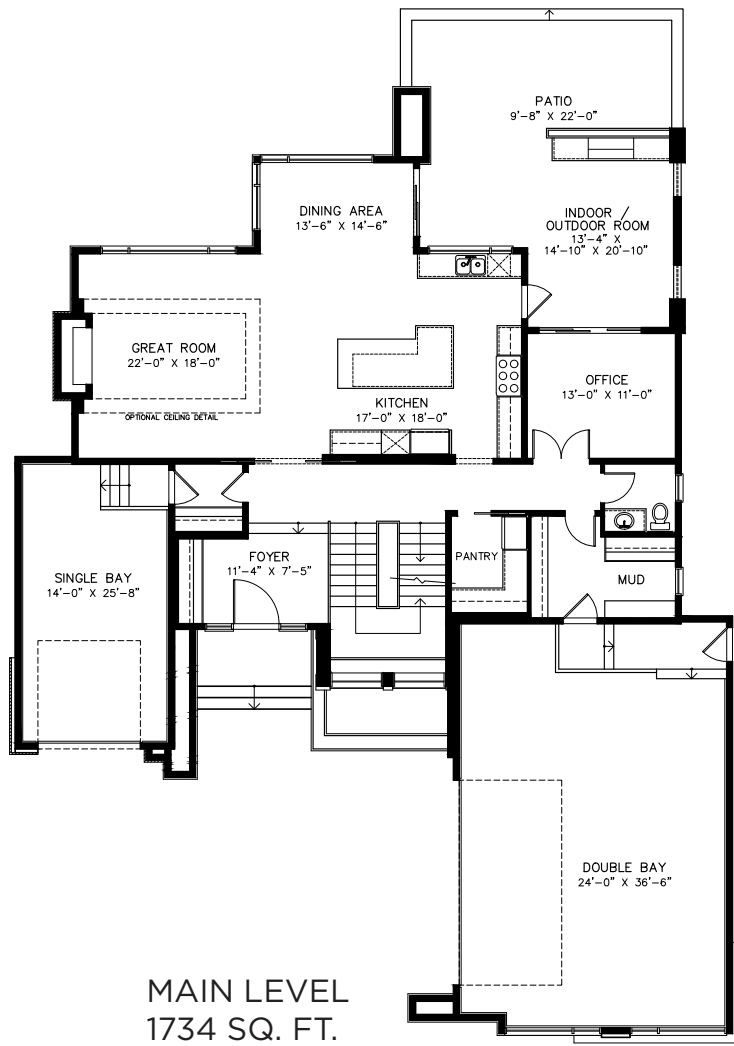

THE VDARA

3674 SQ FT

Artist rendering only

newwestluxury.com

IT'S ALL IN THE DETAILS

newwest
LUXURY HOMES

MAIN LEVEL
 1734 SQ. FT.

UPPER LEVEL
 1940 SQ. FT.

OPTIONAL LOWER LEVEL
 1464 SQ. FT.