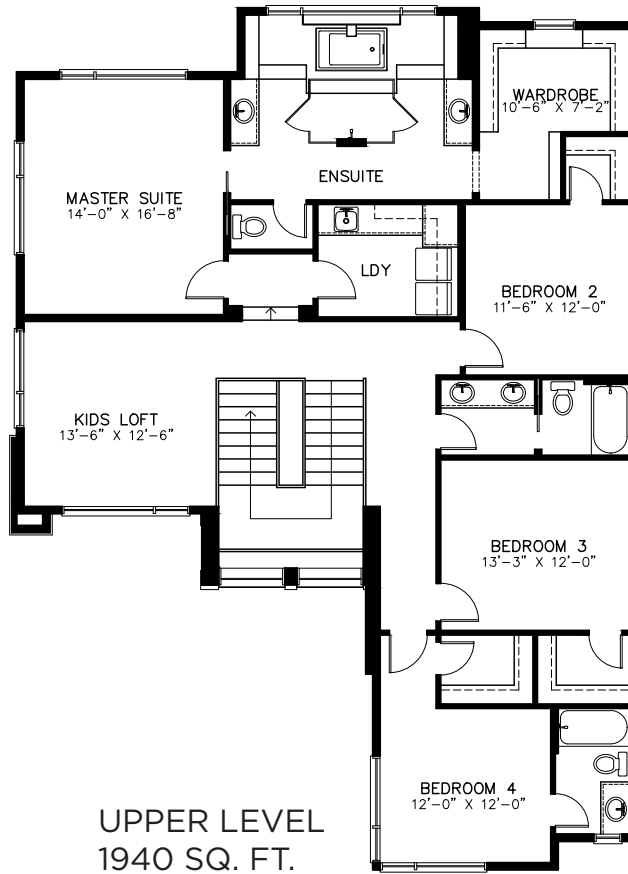

THE VDARA

3674 SQ FT

Artist rendering only

newwestluxury.com

IT'S ALL IN THE DETAILS

newwest
LUXURY HOMES

MAIN LEVEL
 1734 SQ. FT.

UPPER LEVEL
 1940 SQ. FT.

OPTIONAL LOWER LEVEL
 1464 SQ. FT.