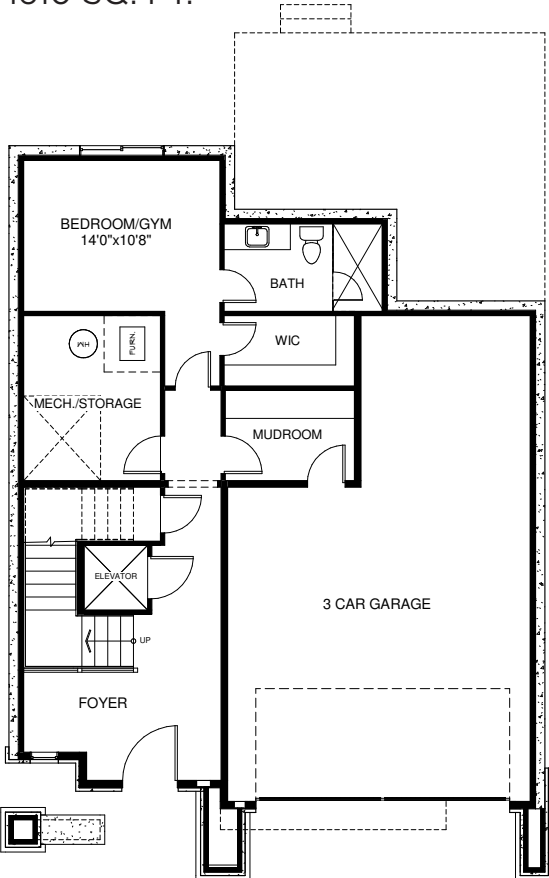

THE TALIESIN

3852 SQ FT

Artist rendering only

newwestluxury.com

IT'S ALL IN THE DETAILS

nw | **newwest**
LUXURY HOMES

MAIN FLOOR
1610 SQ. FT.

UPPER FLOOR
1708 SQ. FT.

LOWER LEVEL
593 SQ. FT.

LOFT FLOOR
534 SQ. FT.