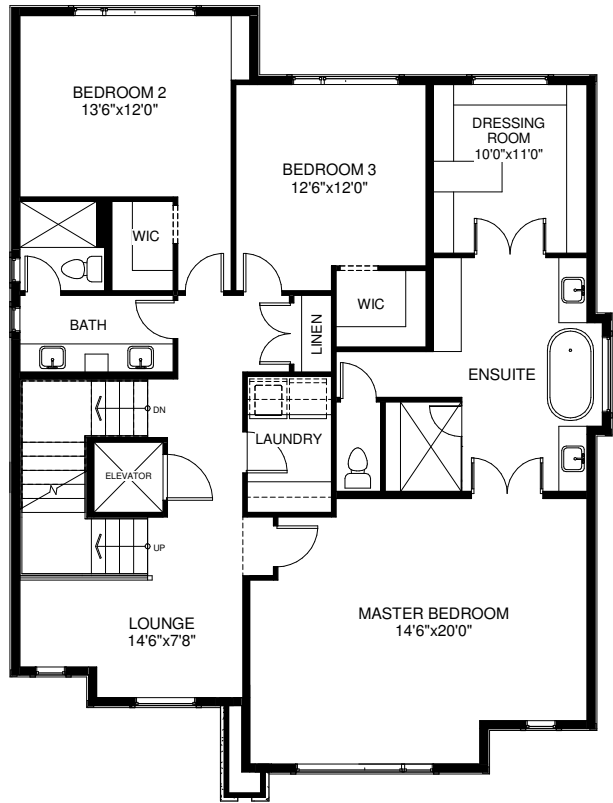

THE TALIESIN

3852 SQ FT

Artist rendering only

newwestluxury.com

IT'S ALL IN THE DETAILS

nw | **newwest**
LUXURY HOMES

MAIN FLOOR
1610 SQ. FT.

UPPER FLOOR
1708 SQ. FT.

LOWER LEVEL
593 SQ. FT.

LOFT FLOOR
534 SQ. FT.