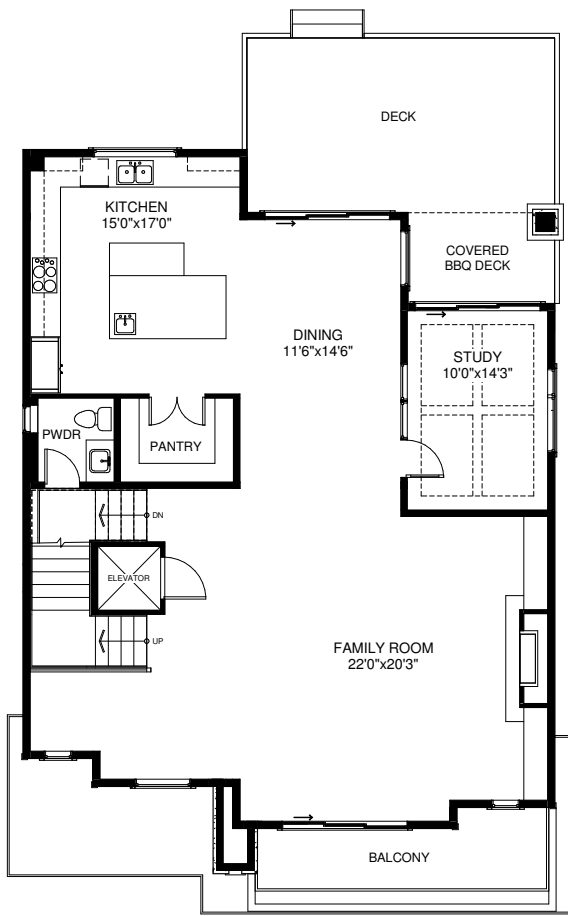

THE TALIESIN

3852 SQ FT

Artist rendering only

newwestluxury.com

IT'S ALL IN THE DETAILS

nw | **newwest**
LUXURY HOMES

MAIN FLOOR
1610 SQ. FT.

UPPER FLOOR
1708 SQ. FT.

LOWER LEVEL
593 SQ. FT.

LOFT FLOOR
534 SQ. FT.