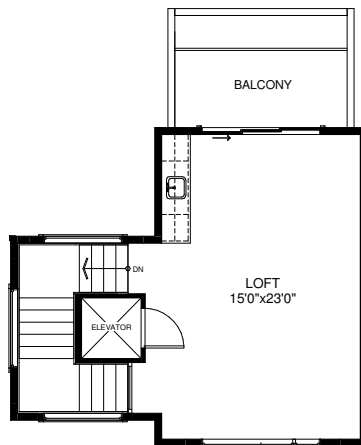

THE TALIESIN

3852 SQ FT

Artist rendering only

newwestluxury.com

IT'S ALL IN THE DETAILS

nw | **newwest**
LUXURY HOMES

MAIN FLOOR
1610 SQ. FT.

UPPER FLOOR
1708 SQ. FT.

LOWER LEVEL
593 SQ. FT.

LOFT FLOOR
534 SQ. FT.