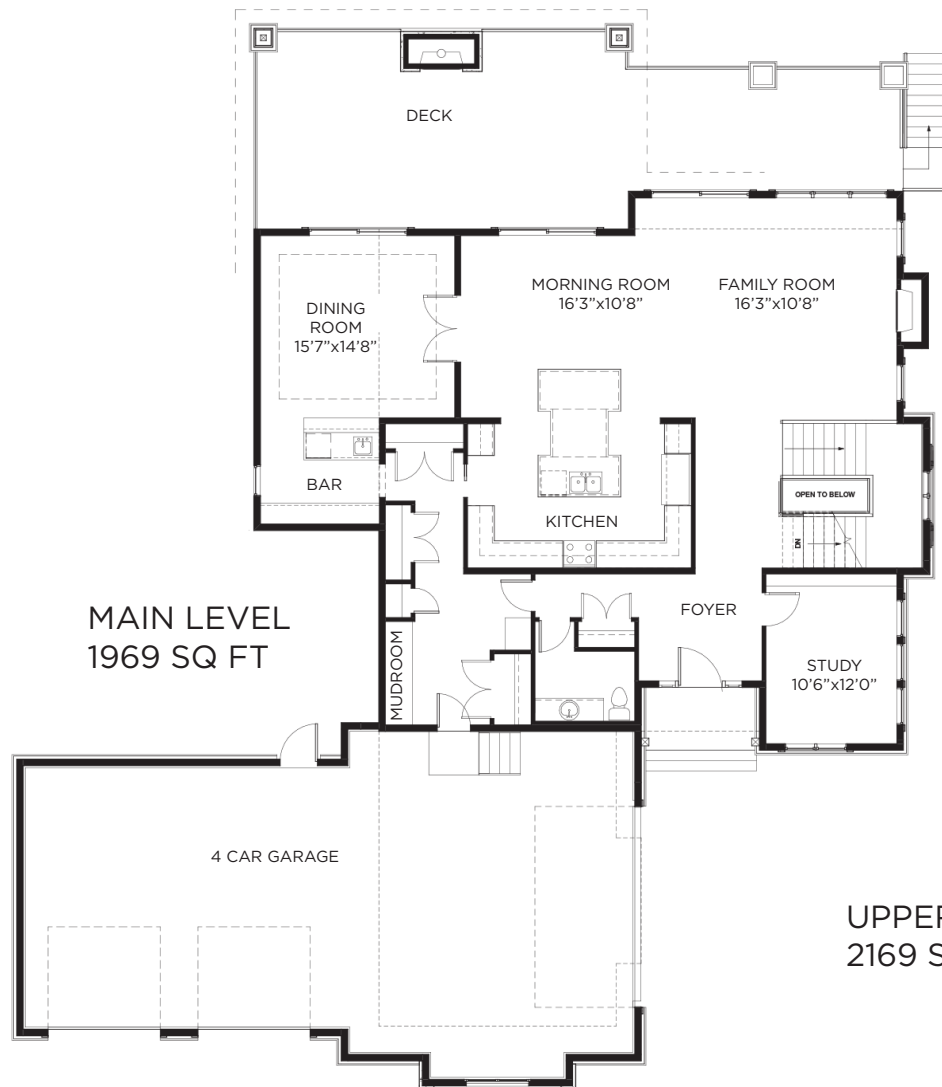

THE MIRAGE II

4138 SQ FT

Artist rendering only

newwestluxury.com

nw | **newwest**
LUXURY HOMES

Floor plan measurements are approximate and subject to change