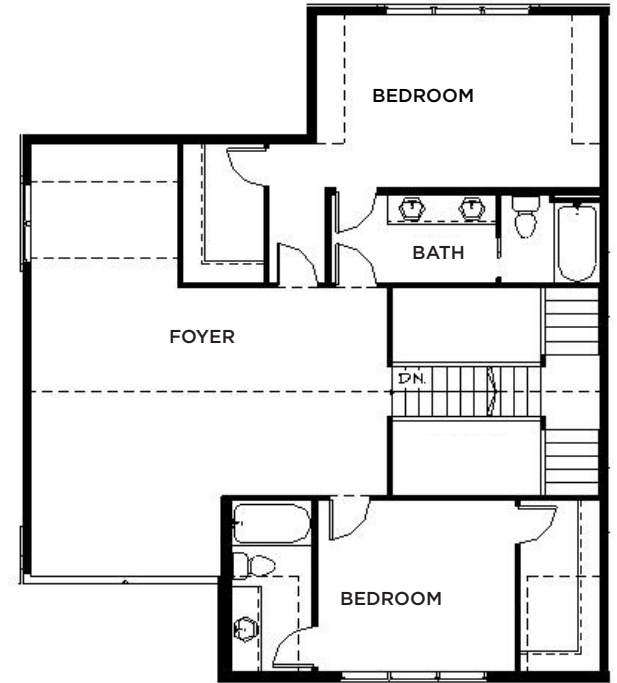

THE BELLAGGIO

3308 SQ FT

newwestluxury.com

IT'S ALL IN THE DETAILS

nw | **newwest**
LUXURY HOMES

MAIN LEVEL
2090 SQ FT

UPPER LEVEL
1218 SQ FT