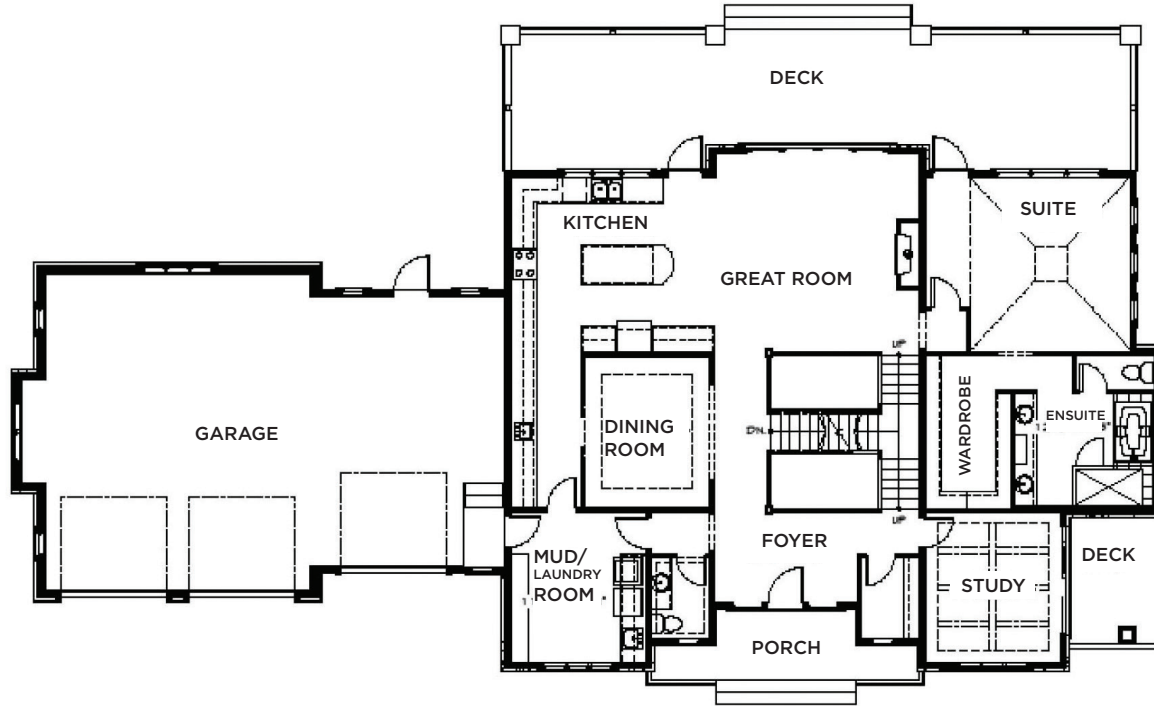

THE BELLAGGIO

3308 SQ FT

newwestluxury.com

IT'S ALL IN THE DETAILS

nw | **newwest**
LUXURY HOMES

MAIN LEVEL
2090 SQ FT

UPPER LEVEL
1218 SQ FT