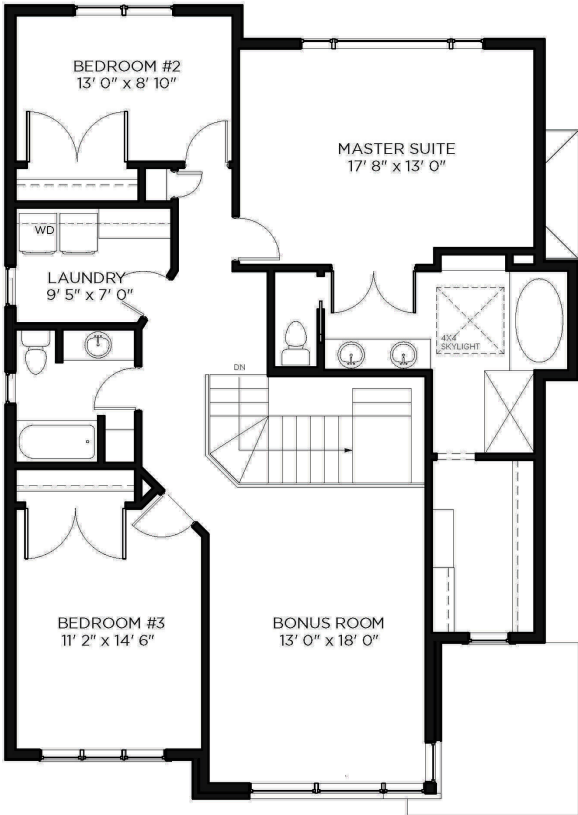

# WINDERMERE

2239 Sq. Ft.

MAIN  
914 Sq. Ft.

UPPER  
1325 Sq. Ft.

[NewWestLuxury.com](http://NewWestLuxury.com)

This model is designed by New West Luxury Homes and exterior elevation is illustrations only. Floor plan measurements are approximate and subject to change.