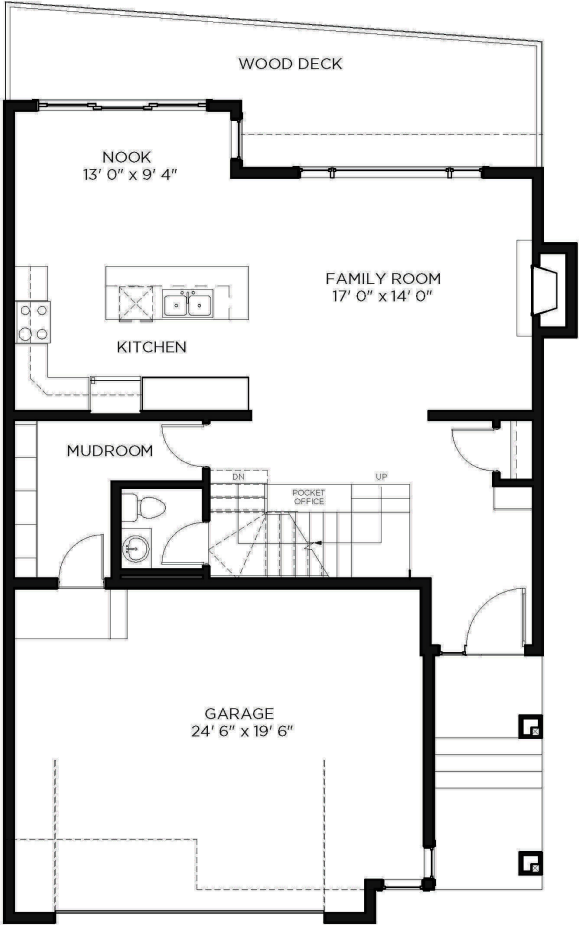

# WINDERMERE

2239 Sq. Ft.

MAIN  
914 Sq. Ft.

UPPER  
1325 Sq. Ft.

[NewWestLuxury.com](http://NewWestLuxury.com)

This model is designed by New West Luxury Homes and exterior elevation is illustrations only. Floor plan measurements are approximate and subject to change.