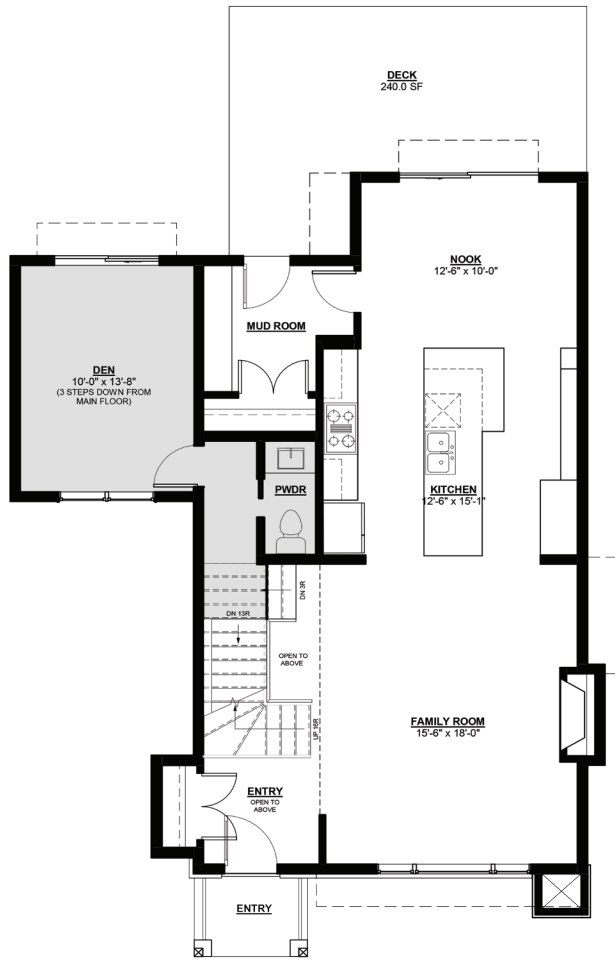

# TRIBECA

2090 Sq. Ft.

MAIN  
1068 Sq. Ft.

UPPER  
1022 Sq. Ft.

NewWestLuxury.com