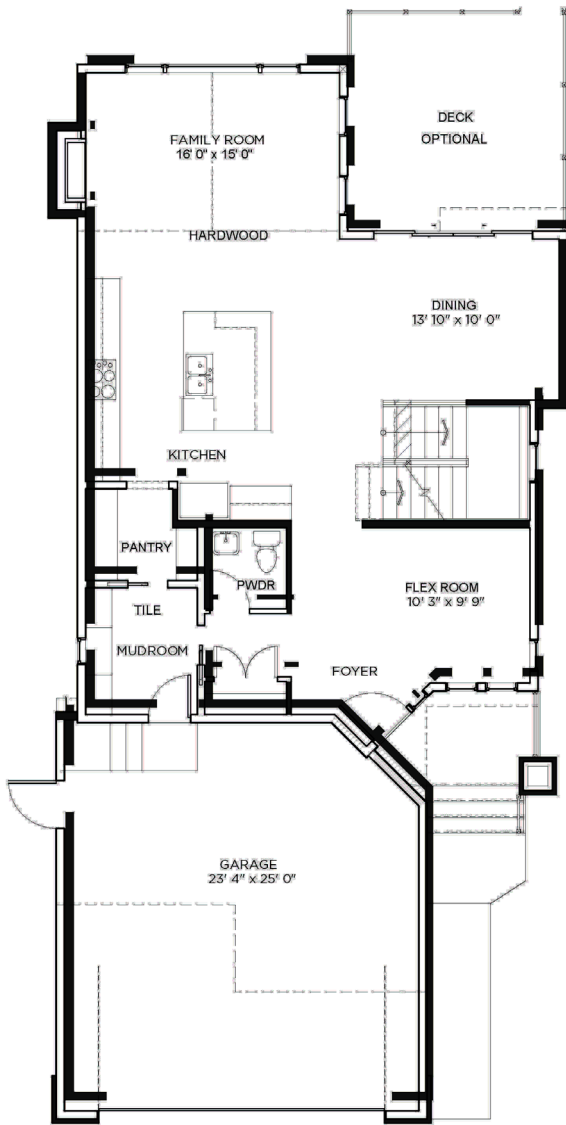

NEW WEST
CUSTOM CONCEPTS

TITAN

2284 Sq. Ft.

MAIN
1102 Sq. Ft.

UPPER
1182 Sq. Ft.

NewWestLuxury.com

This model is designed by New West Luxury Homes and exterior elevation is illustrations only. Floor plan measurements are approximate and subject to change.