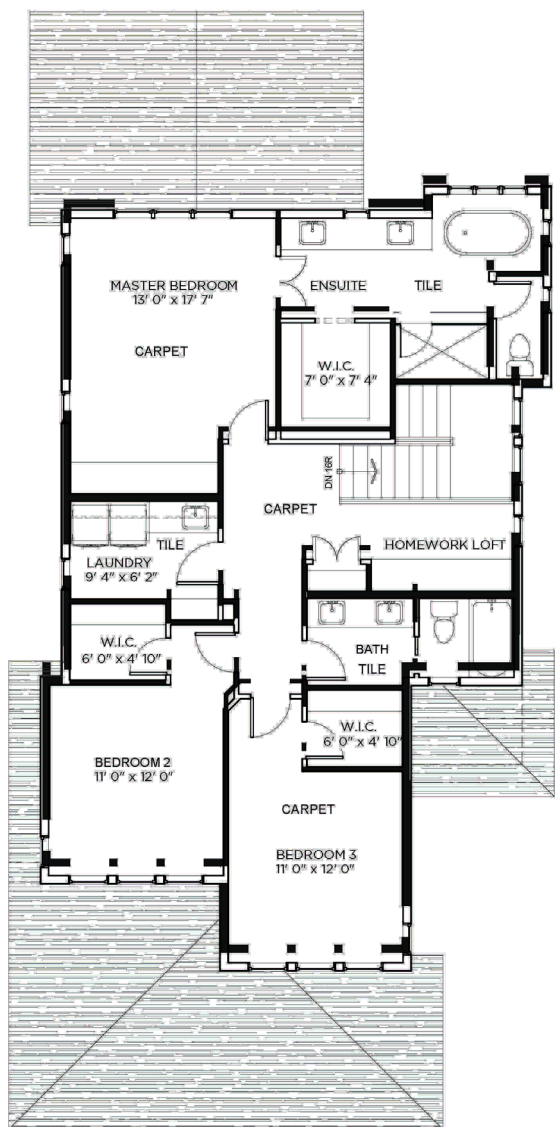

NEW WEST
CUSTOM CONCEPTS

TITAN

2284 Sq. Ft.

MAIN
1102 Sq. Ft.

UPPER
1182 Sq. Ft.

NewWestLuxury.com

This model is designed by New West Luxury Homes and exterior elevation is illustrations only. Floor plan measurements are approximate and subject to change.