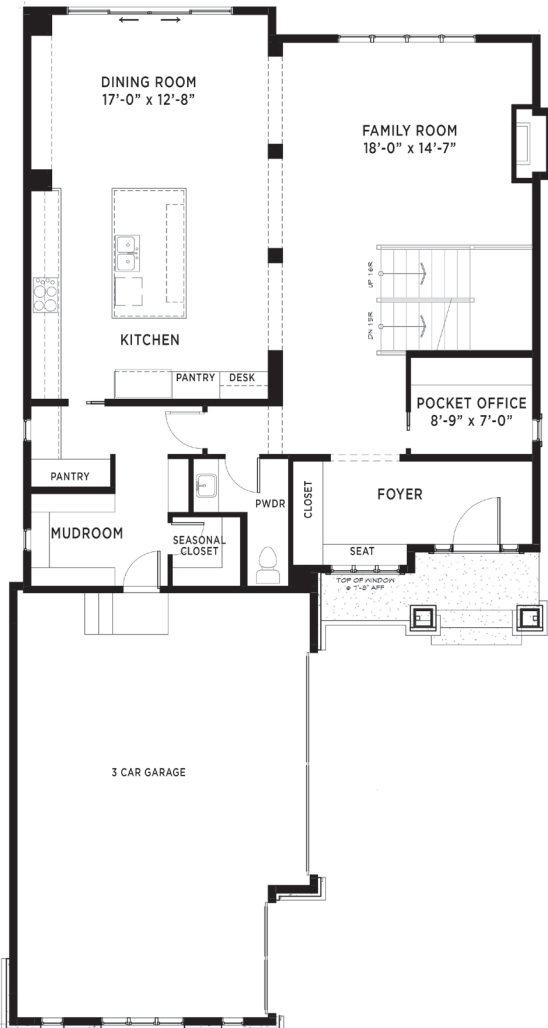

TAHOE

3173 Sq. Ft.

MAIN
1466 Sq. Ft.

UPPER
1707 Sq. Ft.

NewWestLuxury.com