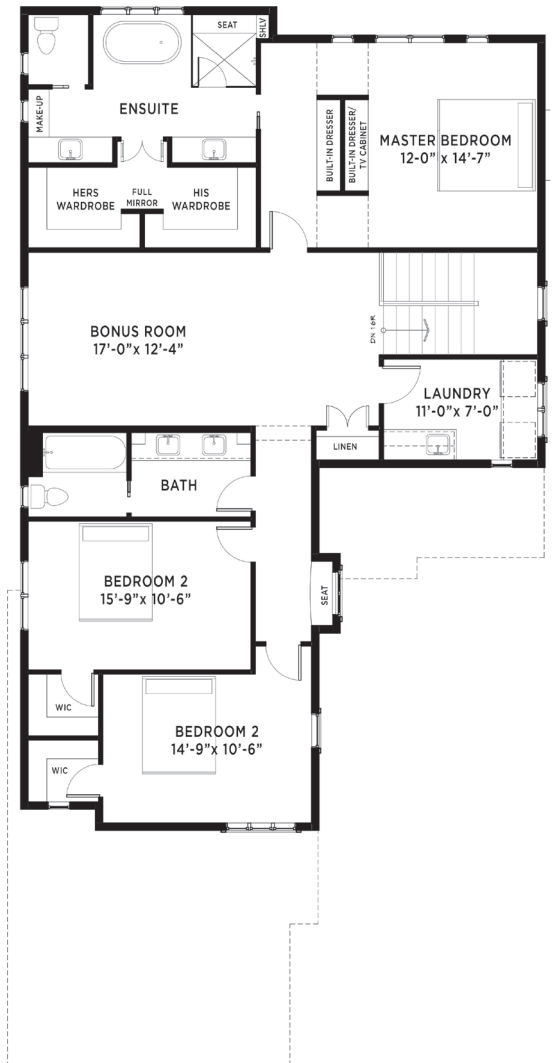

TAHOE

3173 Sq. Ft.

MAIN
1466 Sq. Ft.

UPPER
1707 Sq. Ft.

NewWestLuxury.com