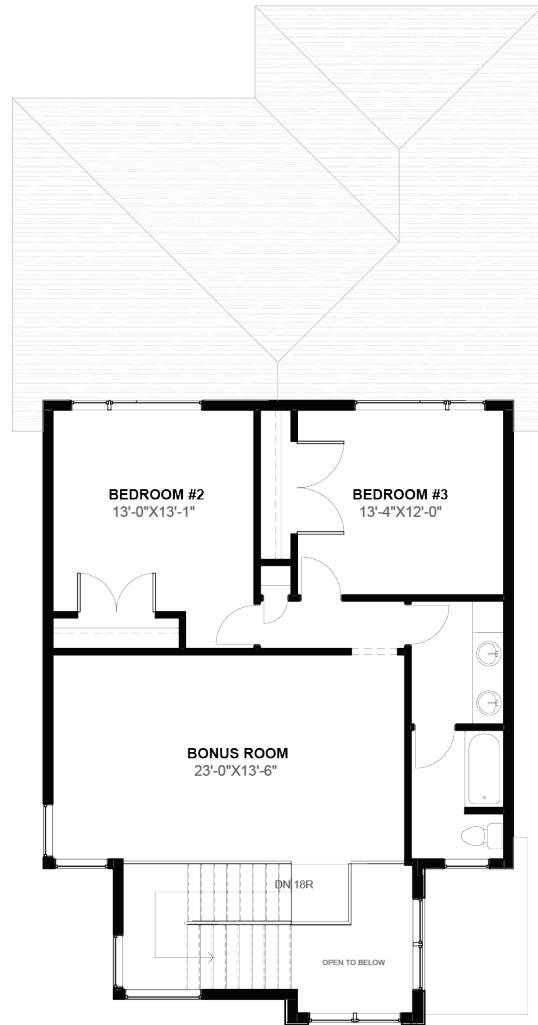

NOLITA

2475 Sq. Ft.

MAIN
1559 Sq. Ft.

UPPER
916 Sq. Ft.

NewWestLuxury.com