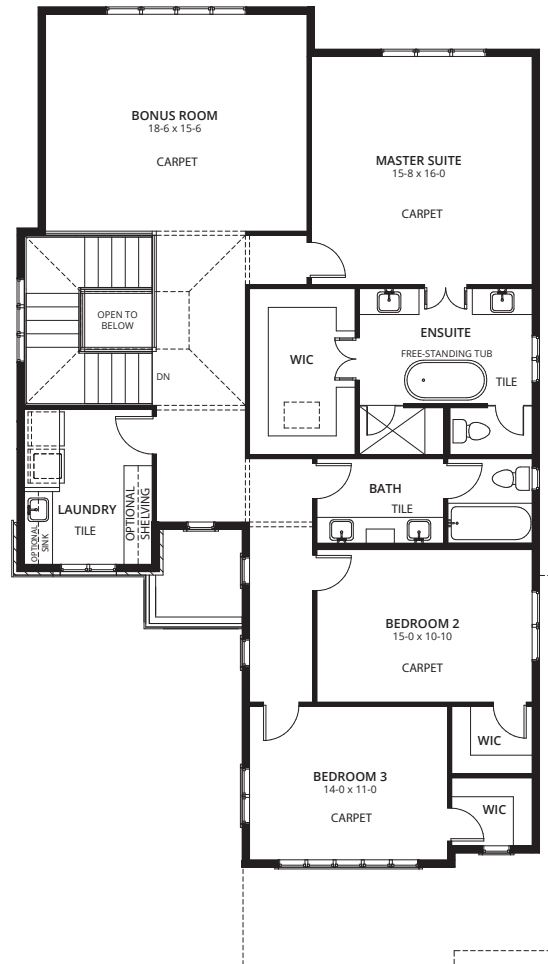

# CRIMSON

3193 Sq. Ft.

MAIN  
1393 Sq. Ft.

UPPER  
1800 Sq. Ft.

NewWestLuxury.com