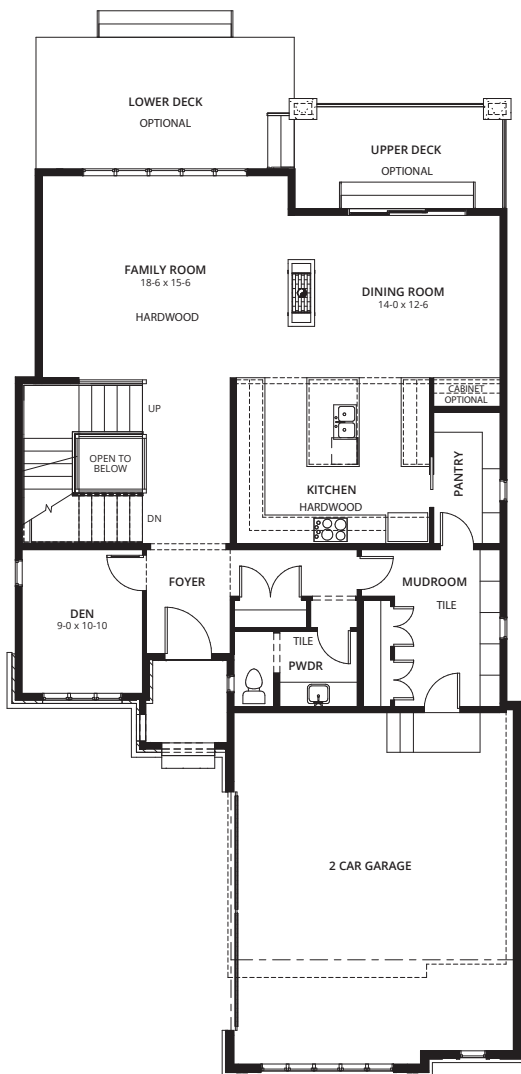

# CRIMSON

3193 Sq. Ft.

MAIN  
1393 Sq. Ft.

UPPER  
1800 Sq. Ft.

NewWestLuxury.com