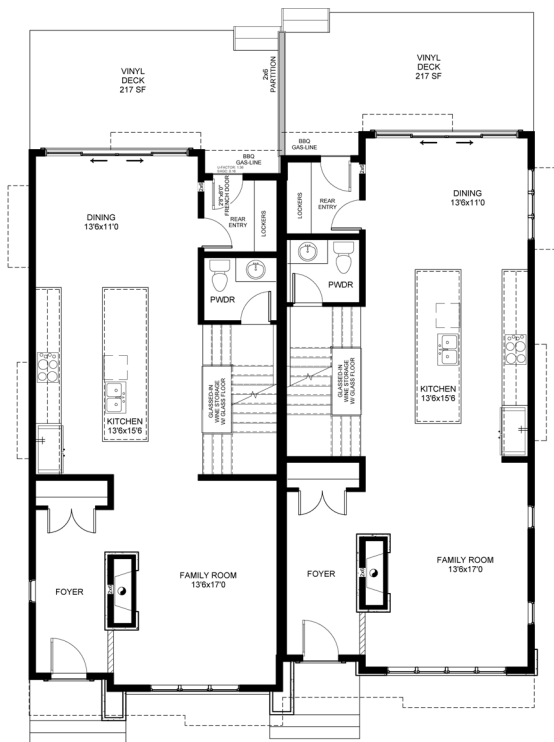

NEW WEST
CUSTOMCONCEPTS

COLUMBUS

1870 Sq. Ft.

MAIN
925 Sq. Ft.

UPPER
945 Sq. Ft.

LOWER LEVEL
724 Sq. Ft.

NewWestLuxury.com

This model is designed by New West Luxury Homes and exterior elevation is illustrations only. Floor plan measurements are approximate and subject to change.